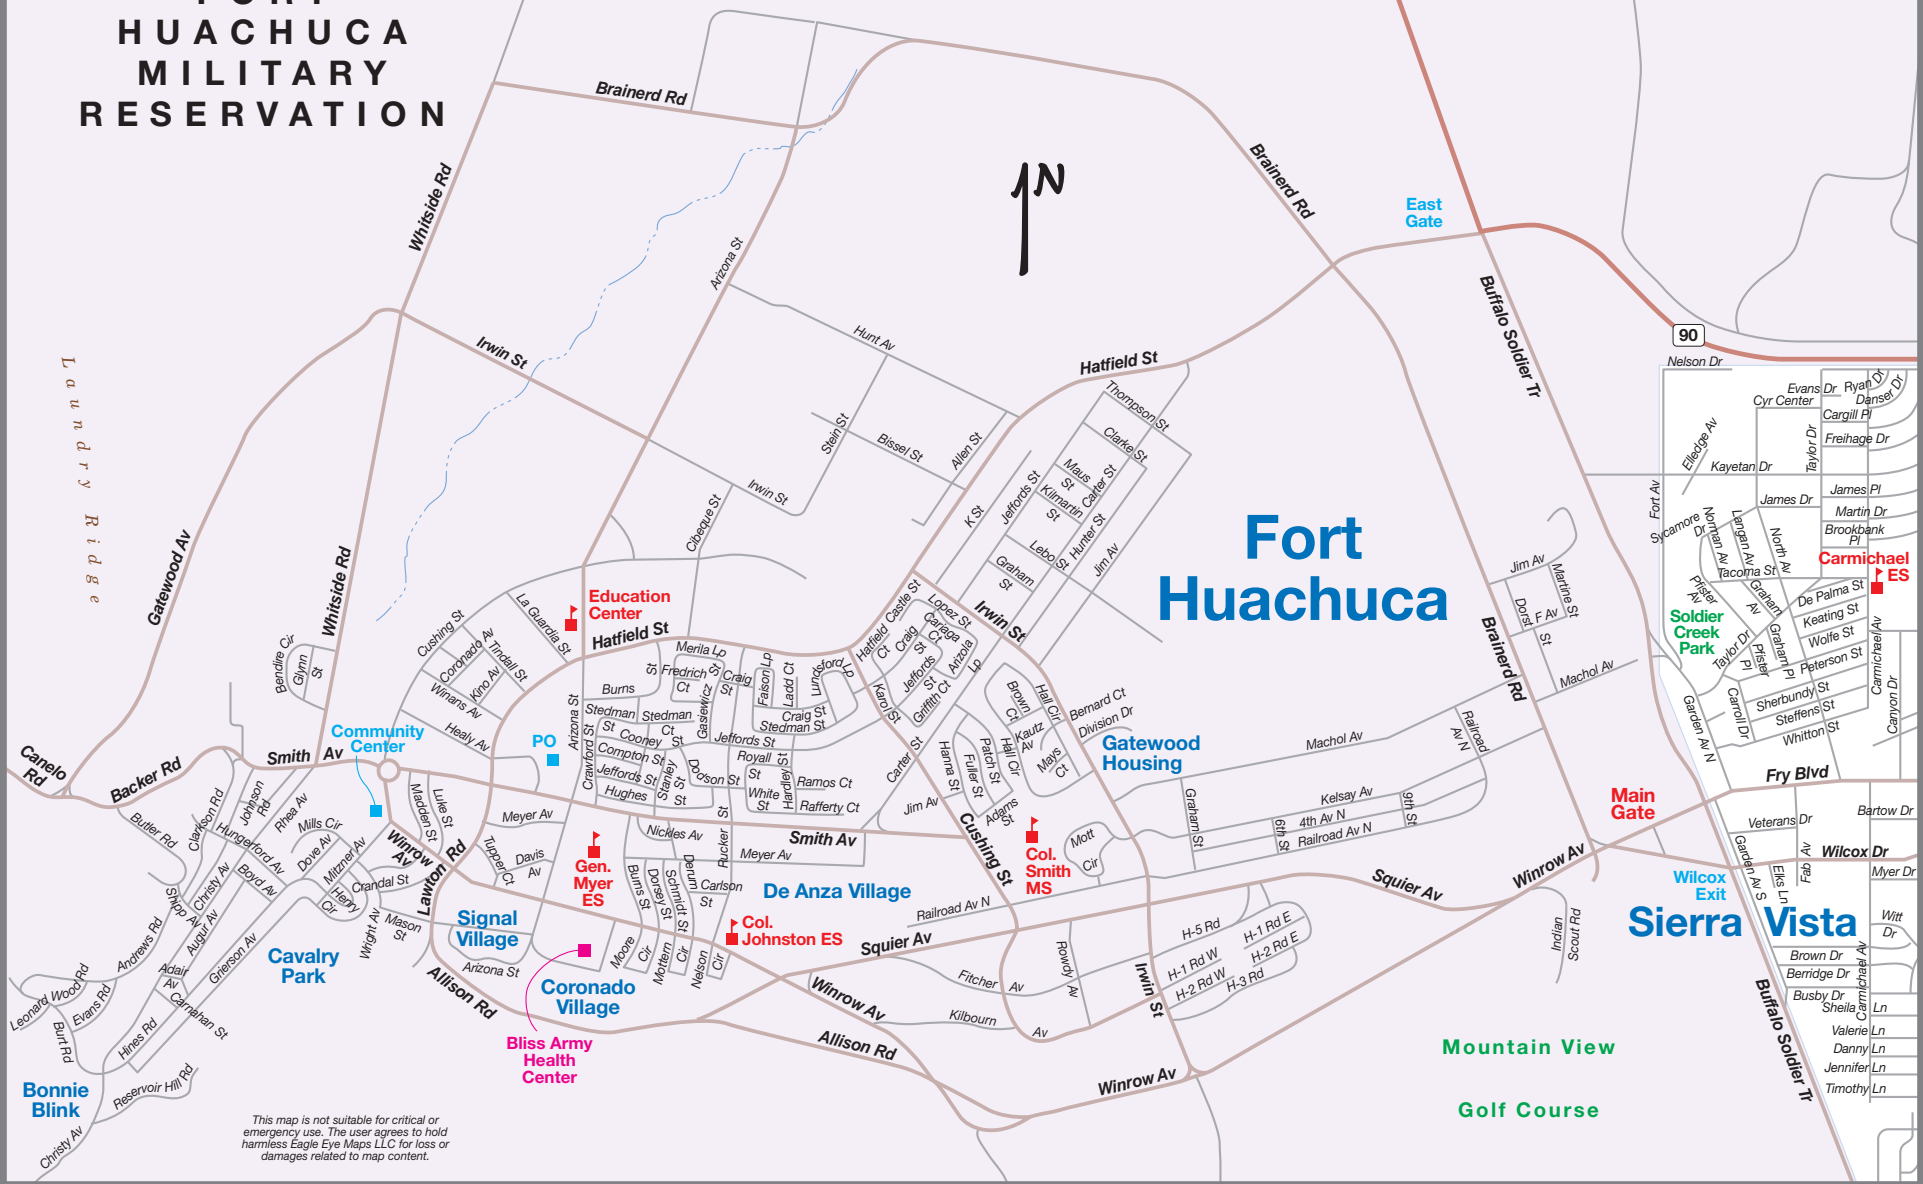

FORT HUACHUCA MILITARY RESERVATION

LIBBY ARMY AIRFIELD - Sierra Vista Municipal Airport

Fort Huachuca

Laundry Ridge